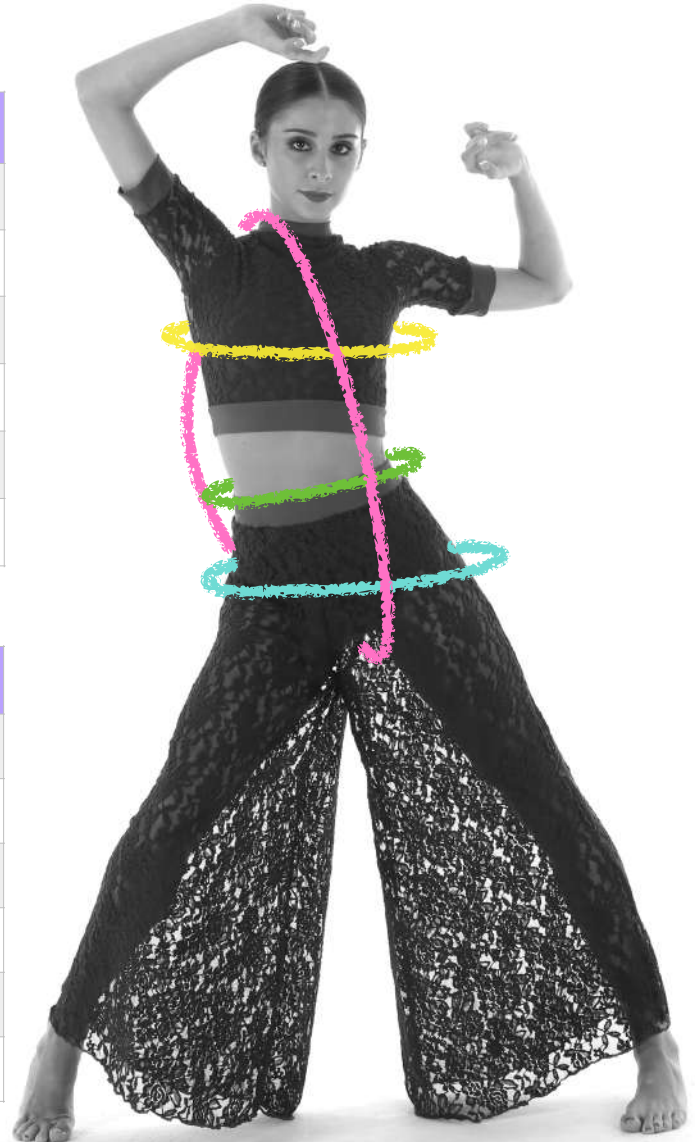

HOW TO CHOOSE THE RIGHT SIZE

WE RECOMMEND TO BE PRECISE IN TAKING MEASURES

KIDS SIZE

SIZE	AGE	BREAST	WAIST	HIPS	BUST	HEIGHT
XXS/B	3-4	52-56	52-54	55-59	95-100	95-102
XS/B	4-5	54-58	52-56	58-63	100-108	100-110
S/B	6-7	56-60	53-58	63-68	108-115	110-120
M/B	7-8	60-65	55-66	66-74	110-120	118-128
L/B	9-11	62-70	57-66	70-80	118-126	128-138
XL/B	10-12	65-72	60-65	72-82	124-132	135-145

ADULT SIZE

SIZE	SIZE	BREAST	WAIST	HIPS	BUST	HEIGHT
XXS/A	38	72-78	60-65	80-84	132-138	145-155
XS/A	40	78-84	62-66	85-89	138-146	155-160
S/A	42	85-90	65-69	90-95	145-149	160-166
M/A	44	90-94	69-75	96-104	150-155	164-170
L/A	46	95-100	76-80	105-110	156-162	168-175
XL/A	48	100-110	80-85	109-115	160-166	170-178

BREAST: Measure over the fullest part of your chest with your arms relaxed at your sides.

WAIST: Measure around where your waist naturally indents. Keep your finger between the tape and your belly.

HIPS: Measure around the fullest part of the hips and buttocks while standing with your heels together

BUST: Measure from the midpoint on the shoulder towards the front, through the crotch and back around to meet the midpoint of the shoulder.

HEIGHT (H): total height of the person

PLEASE NOTE: FOR OUTSIDE SIZE DRESSES, A SURCHARGE WILL BE APPLIED